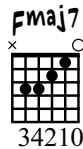

Earth's Cry, Heaven's Smile

Musical notation for measures 1-4. Chords: Dm, G7, Cmaj7, Fmaj7. Rhythm: quarter notes.

Musical notation for measures 5-8. Chords: Dm, E7, Am. Includes first ending bracket.

Musical notation for measures 9-12. Chords: Amaj7, Am. Includes second and third ending brackets.

"C" MAJOR SCALE

C D E F G A B C
1 1 1/2 1 1 1 1/2

PLAY OVER ALL CHORDS EXCEPT THE Amaj7

"NATURAL SCALE"

ONE OCTAVE

(one finger per fret)

Musical notation for the one octave natural scale. Notes: C D E F G A B C C B A G F E D C.

1ST POSITION

(one finger per fret)

Musical notation for the 1st position natural scale. Notes: C D E F G A B C D E F G F E D C.

Musical notation for the descending natural scale. Notes: B A G F E D C B A G F E F G A B C.