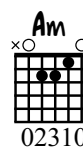

Earth's Cry, Heaven's Smile

Musical notation for measures 1-4. Chords: Dm, G7, Cmaj7, Fmaj7. Rhythm: quarter notes.

Musical notation for measures 5-8. Chords: Dm, E7, Am. Includes first ending bracket.

Musical notation for measures 9-12. Chords: Amaj7, Am. Includes second and third ending brackets.

"C" MAJOR SCALE

C D E F G A B C
1 1 1/2 1 1 1 1/2

PLAY OVER ALL CHORDS EXCEPT THE Amaj7

"NATURAL SCALE"

ONE OCTAVE

(one finger per fret)

Musical notation for the one octave natural scale. Notes: C D E F G A B C C B A G F E D C.

1ST POSITION

(one finger per fret)

Musical notation for the 1st position natural scale. Notes: C D E F G A B C D E F G F E D C.

Musical notation for the descending natural scale. Notes: B A G F E D C B A G F E F G A B C.