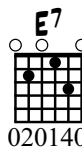

Earth's Cry, Heaven's Smile

Musical notation for measures 1-4. Chords: Dm, G7, Cmaj7, Fmaj7. Rhythm: quarter notes.

Musical notation for measures 5-8. Chords: Dm, E7, Am. Includes first ending bracket.

Musical notation for measures 9-12. Chords: Amaj7, Am. Includes second and third ending brackets.

"C" MAJOR SCALE

C D E F G A B C
1 1 1/2 1 1 1 1/2

PLAY OVER ALL CHORDS EXCEPT THE Amaj7

"NATURAL SCALE"

ONE OCTAVE

(one finger per fret)

Musical notation for the one octave natural scale. Notes: C D E F G A B C C B A G F E D C.

1ST POSITION

(one finger per fret)

Musical notation for the 1st position natural scale. Notes: C D E F G A B C D E F G F E D C.

Musical notation for the descending natural scale. Notes: B A G F E D C B A G F E F G A B C.