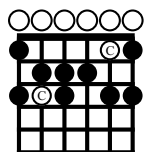

Earth's Cry, Heaven's Smile

Musical notation for measures 1-4. Chords: Dm, G7, Cmaj7, Fmaj7. Rhythm: quarter notes.

Musical notation for measures 5-8. Chords: Dm, E7, Am. Includes first ending bracket.

Musical notation for measures 9-12. Chords: Amaj7, Am. Includes second and third ending brackets.

"C" MAJOR SCALE

C D E F G A B C
1 1 1/2 1 1 1 1/2

PLAY OVER ALL CHORDS EXCEPT THE Amaj7

"NATURAL SCALE"

ONE OCTAVE

(one finger per fret)

Musical notation for the one octave natural scale. Notes: C D E F G A B C C B A G F E D C.

1ST POSITION

(one finger per fret)

Musical notation for the 1st position natural scale. Notes: C D E F G A B C D E F G F E D C.

Musical notation for the descending natural scale. Notes: B A G F E D C B A G F E F G A B C.