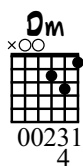

Earth's Cry, Heaven's Smile

Musical notation for measures 1-4. Chords: Dm, G7, Cmaj7, Fmaj7. Rhythm: quarter notes.

Musical notation for measures 5-8. Chords: Dm, E7, Am. Includes first ending bracket.

Musical notation for measures 9-12. Chords: Amaj7, Am. Includes second and third ending brackets.

"C" MAJOR SCALE

C D E F G A B C
1 1 1/2 1 1 1 1/2

PLAY OVER ALL CHORDS EXCEPT THE Amaj7

"NATURAL SCALE"

ONE OCTAVE

(one finger per fret)

Musical notation for the one octave natural scale. Notes: C D E F G A B C C B A G F E D C.

1ST POSITION

(one finger per fret)

Musical notation for the 1st position natural scale. Notes: C D E F G A B C D E F G F E D C.

Musical notation for the descending natural scale. Notes: B A G F E D C B A G F E F G A B C.