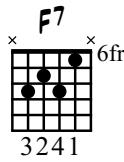

The Addams Family Theme

♩ = 112 (♩♩ = ♩³)

Vic MIZZY

A INTRO

4/4

5

9

B VERSE/VOCALS

F7 B^b C_M7 F7 B^b

12

C_M7 To CODA

1 F7 B^b 2 F7 B^b

15

C INTERLUDE

D.S. AL CODA
F7