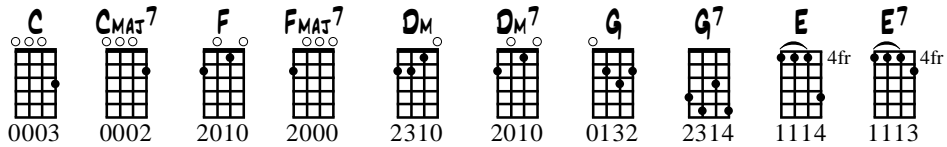

# Imagine

(piano arranged for Ukulele)

♩ = 76

John Lennon

**A** INTRO

Chords: C, CMA7, F, C, CMA7, F

Ukulele notation for the Intro section, showing fret numbers on the strings.

**B** VERSE

Chords: C, CMA7, F

Ukulele notation for the Verse section, including a double bar line with a '2' indicating a two-measure rest.

11

Chords: C, CMA7, F, C, F, FMA7

Ukulele notation for the Pre-Chorus section.

14

Chords: DM, DM7, G, C, G7, F, G

Ukulele notation for the Chorus section, including a 'Repeat 1st time Only' instruction.

18

Chords: C, CMA7, E, E7

Ukulele notation for the end of the chorus, including a 'To CODA' instruction.

23

Chords: F, G, C, F, G, C

Ukulele notation for the final section, including a 'D.S. AL CODA GO BACK TO B' instruction and a 'RIT.' (ritardando) marking.